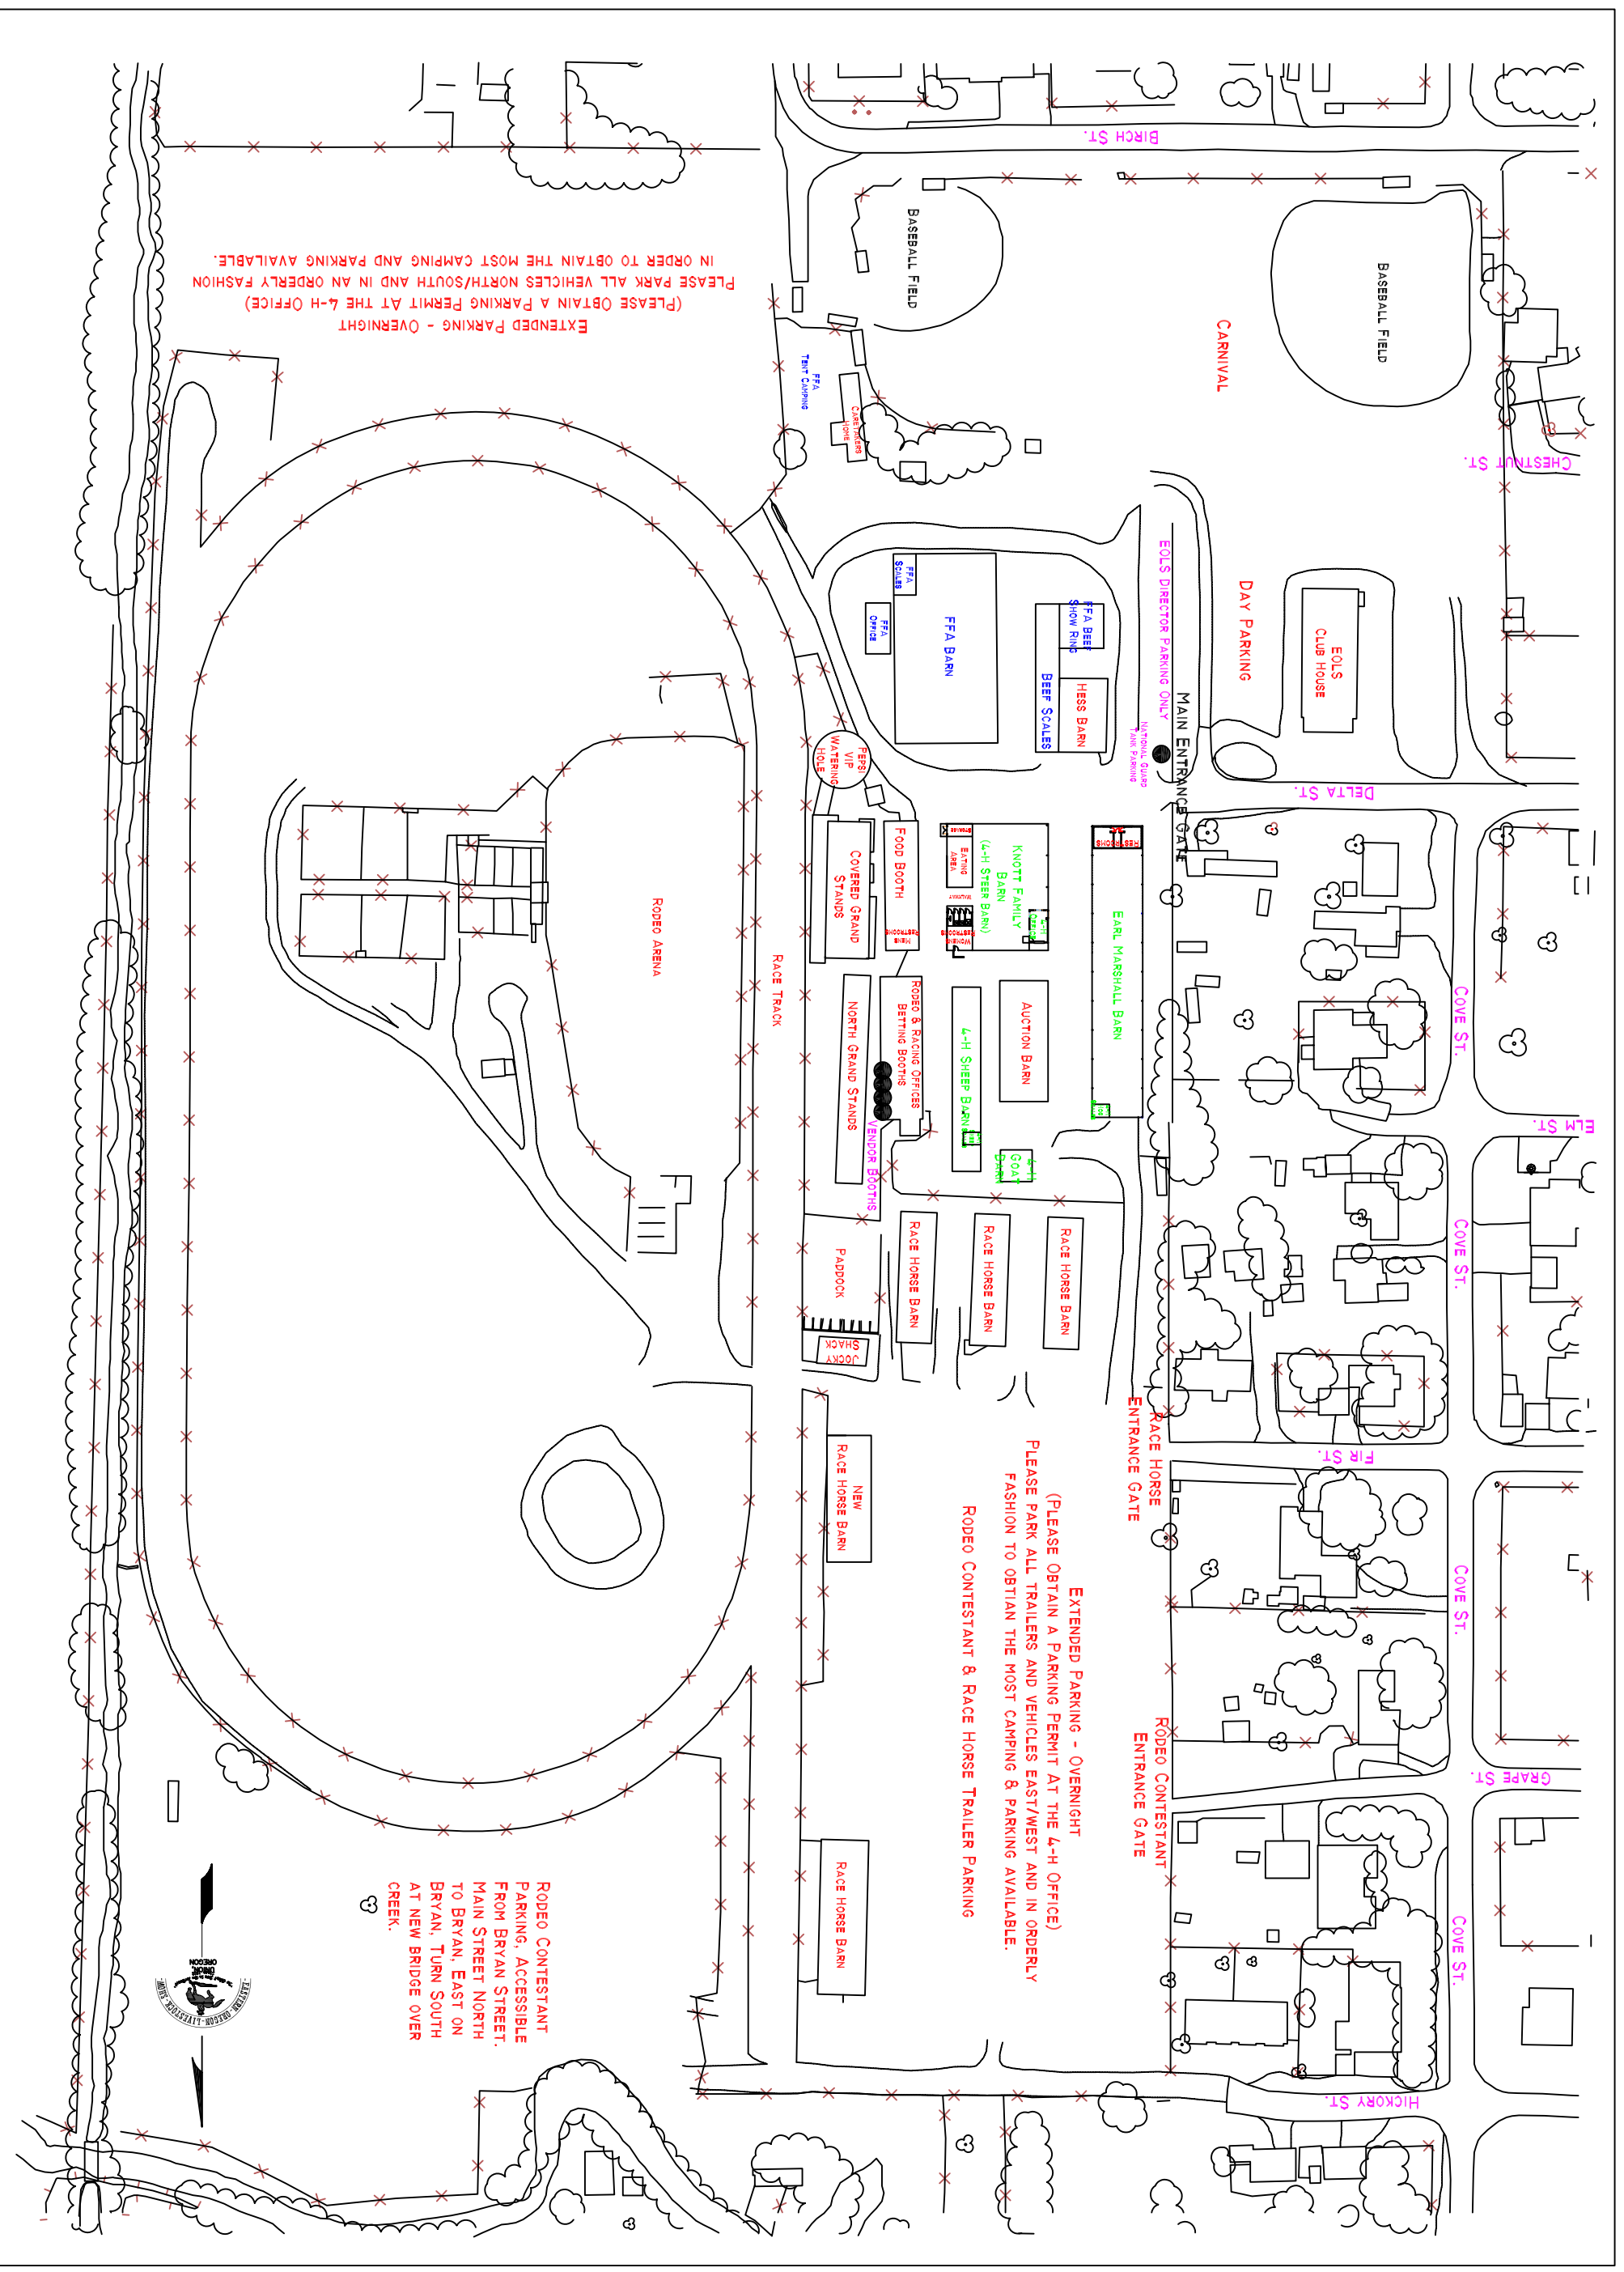

EASTERN OREGON LIVESTOCK SHOW GROUNDS

EXTENDED PARKING - OVERNIGHT
 (PLEASE OBTAIN A PARKING PERMIT AT THE L-H OFFICE)
 PLEASE PARK ALL VEHICLES NORTH/SOUTH AND IN AN ORDERLY FASHION
 IN ORDER TO OBTAIN THE MOST CAMPING AND PARKING AVAILABLE.

EXTENDED PARKING - OVERNIGHT
 (PLEASE OBTAIN A PARKING PERMIT AT THE L-H OFFICE)
 PLEASE PARK ALL TRAILERS AND VEHICLES EAST/WEST AND IN ORDERLY
 FASHION TO OBTAIN THE MOST CAMPING & PARKING AVAILABLE.
 RODEO CONTESTANT & RACE HORSE TRAILER PARKING

RODEO CONTESTANT
 PARKING, ACCESSIBLE
 FROM BRYAN STREET.
 MAIN STREET NORTH
 TO BRYAN, EAST ON
 BRYAN, TURN SOUTH
 AT NEW BRIDGE OVER
 CREEK.