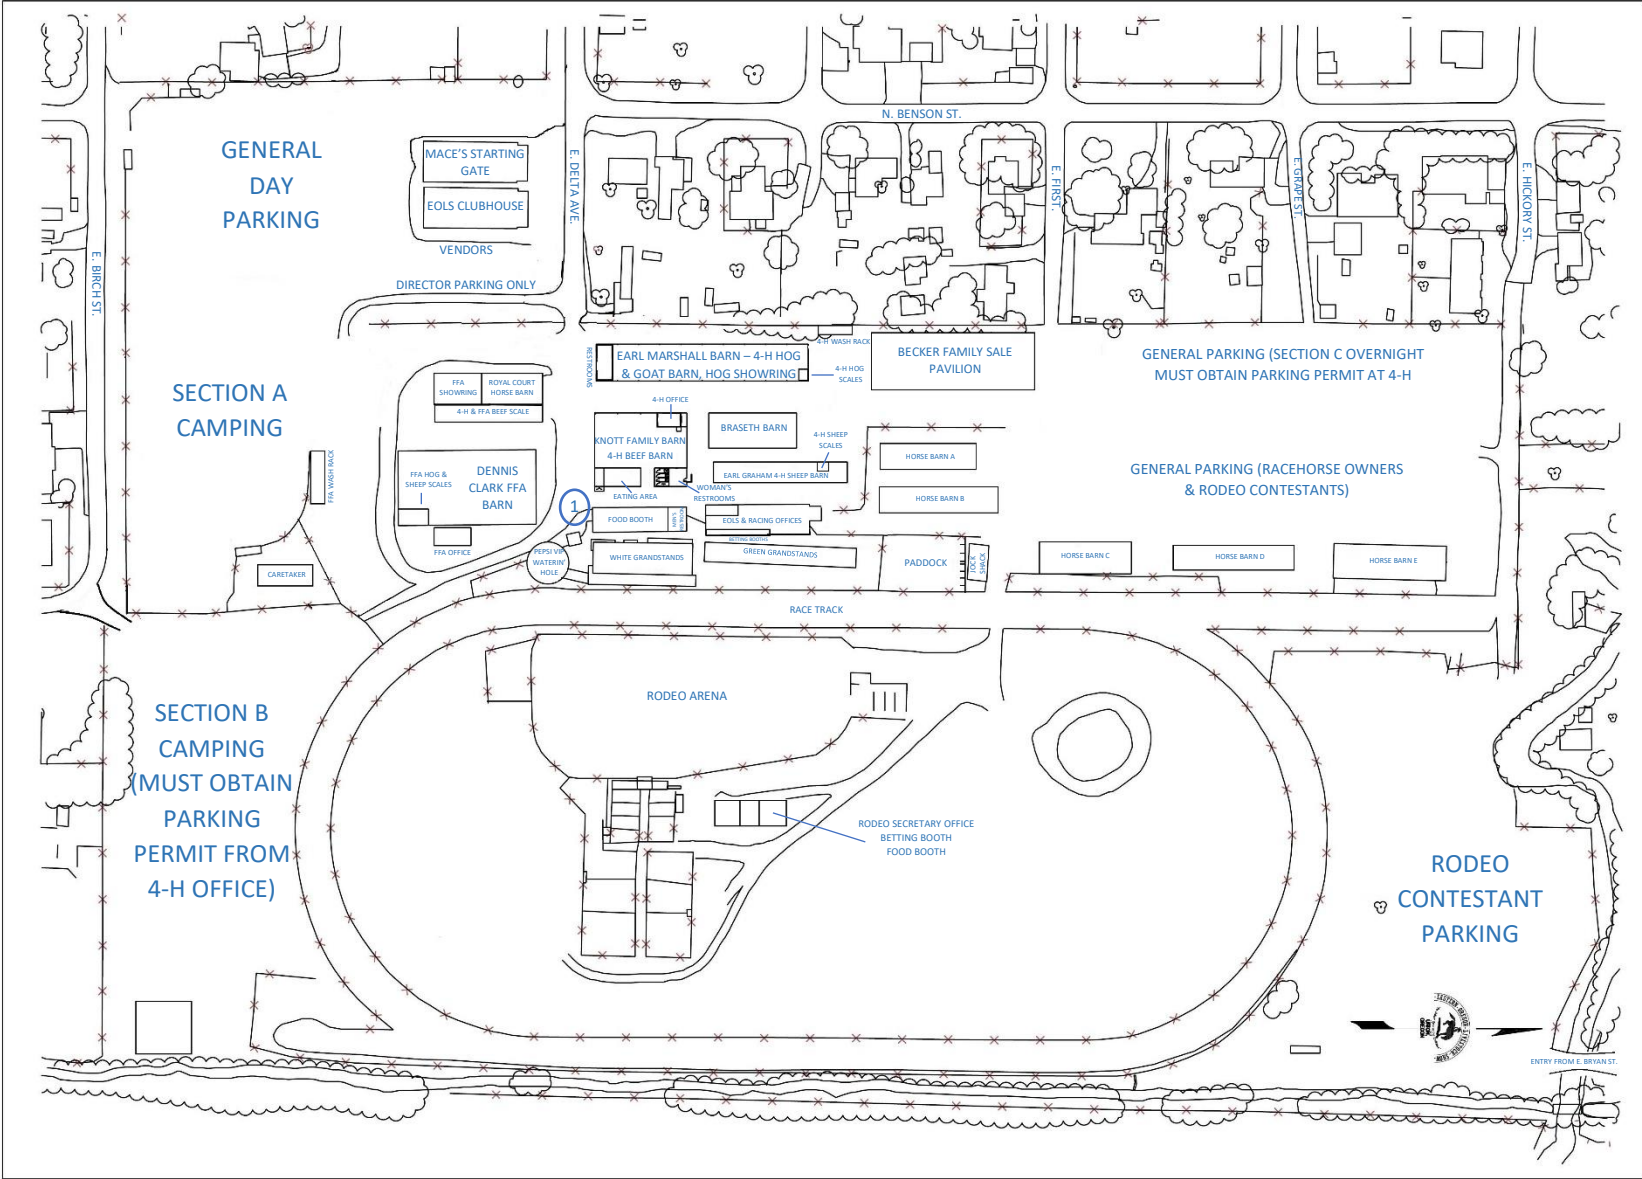

# EASTERN OREGON LIVESTOCK SHOW GROUNDS MAP

1 Souvenir Booth  
Program Booth  
Ticket Booth