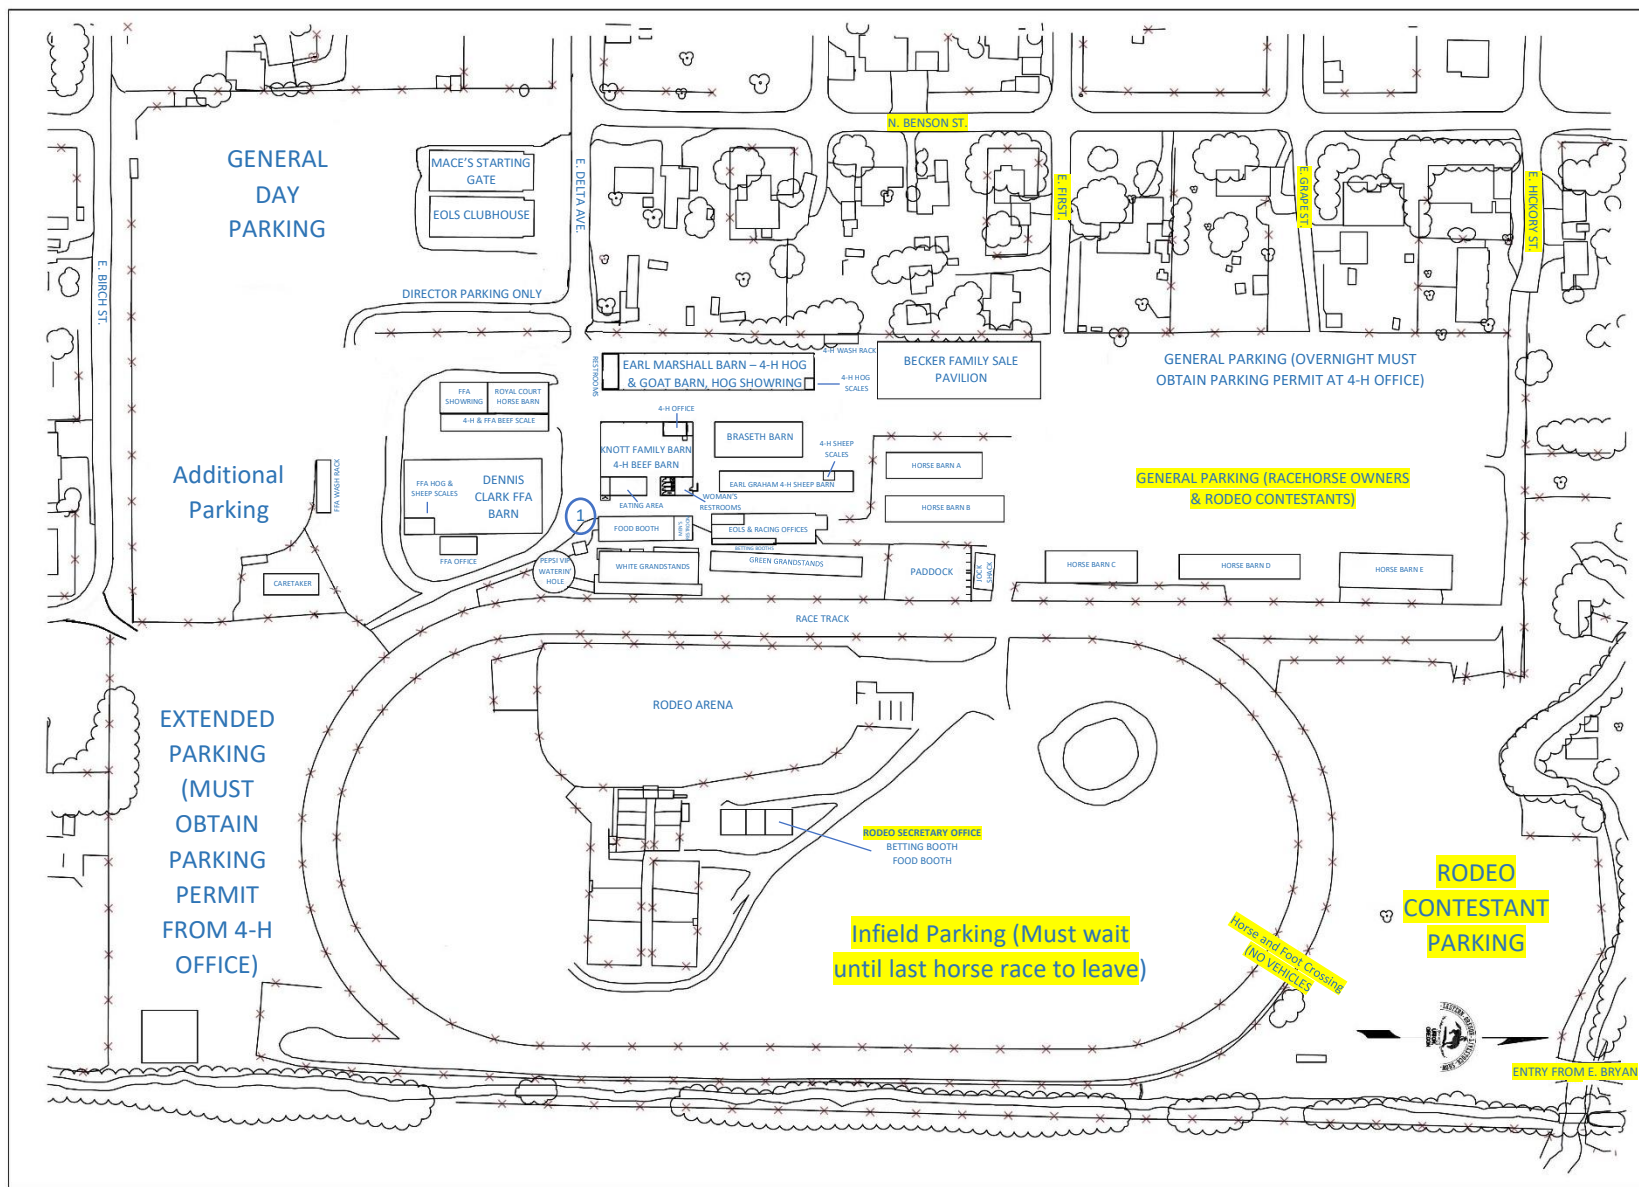

EASTERN OREGON LIVESTOCK SHOW GROUNDS MAP

1 Souvenir Booth
Program Booth
Ticket Booth