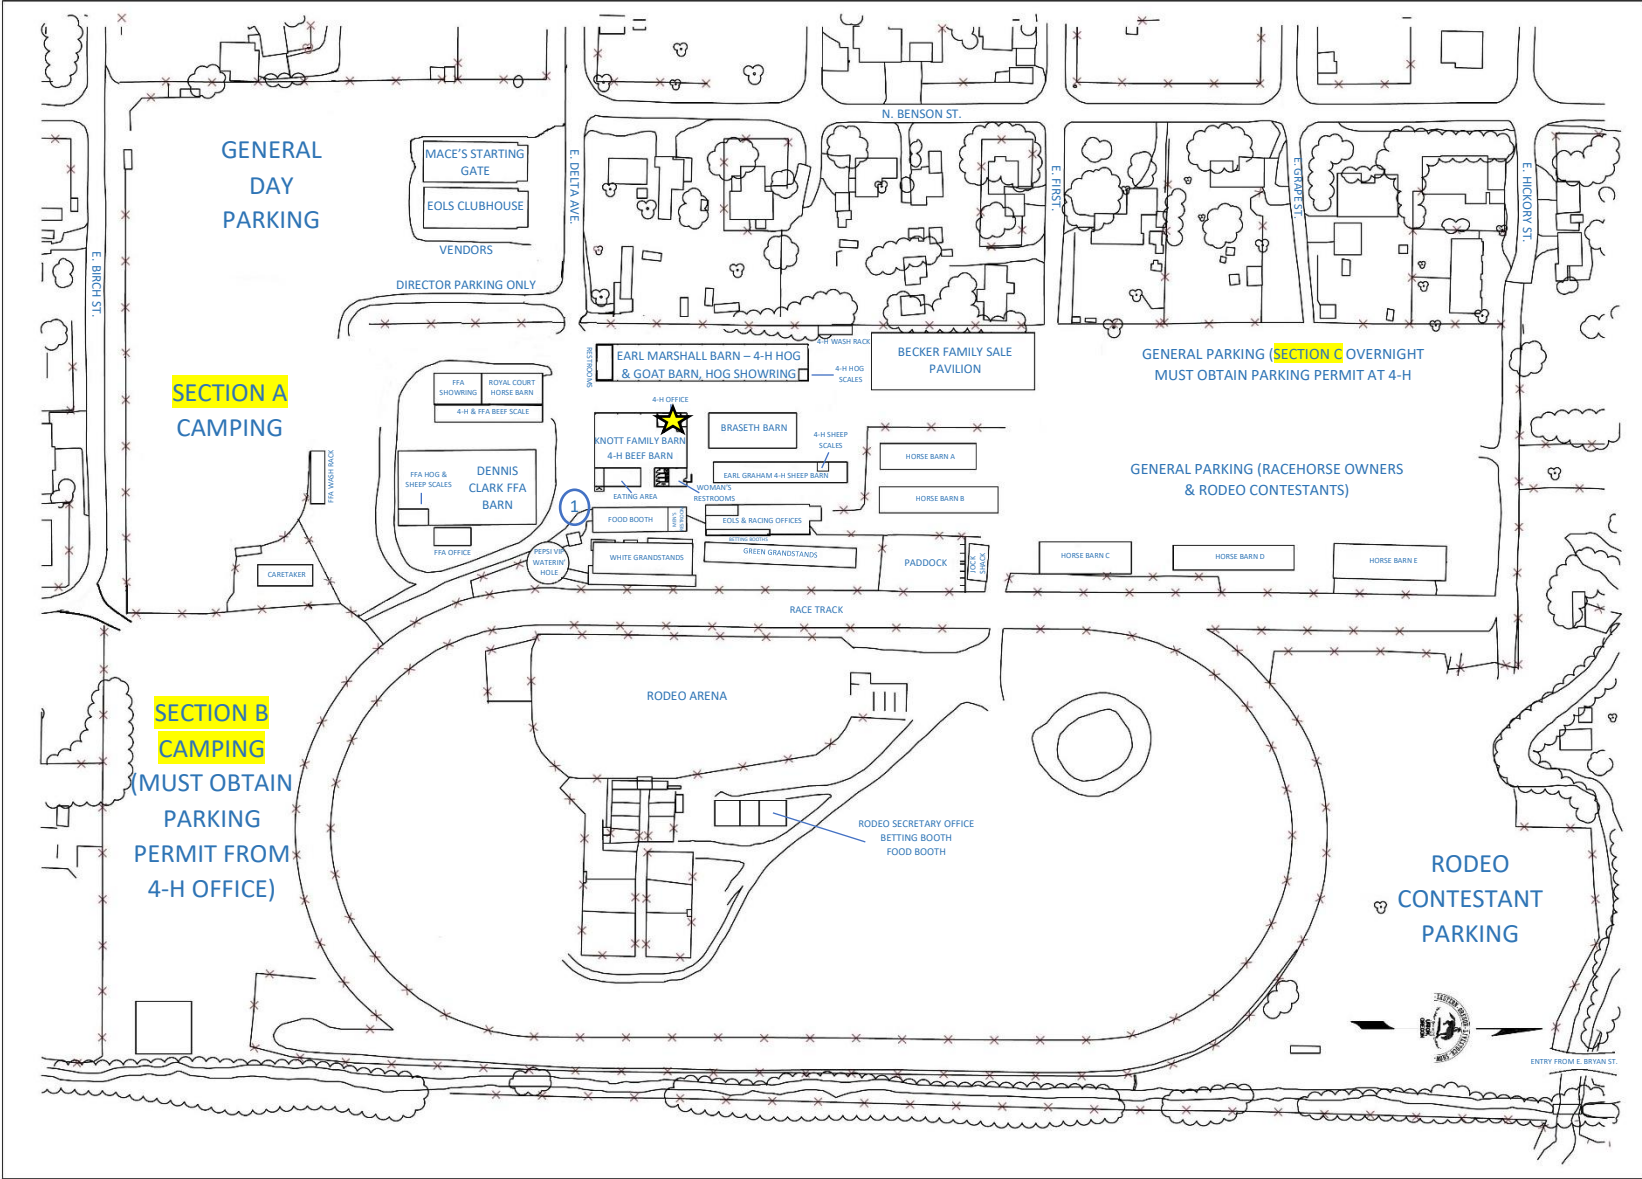

EASTERN OREGON LIVESTOCK SHOW GROUNDS MAP

1 Souvenir Booth
Program Booth
Ticket Booth