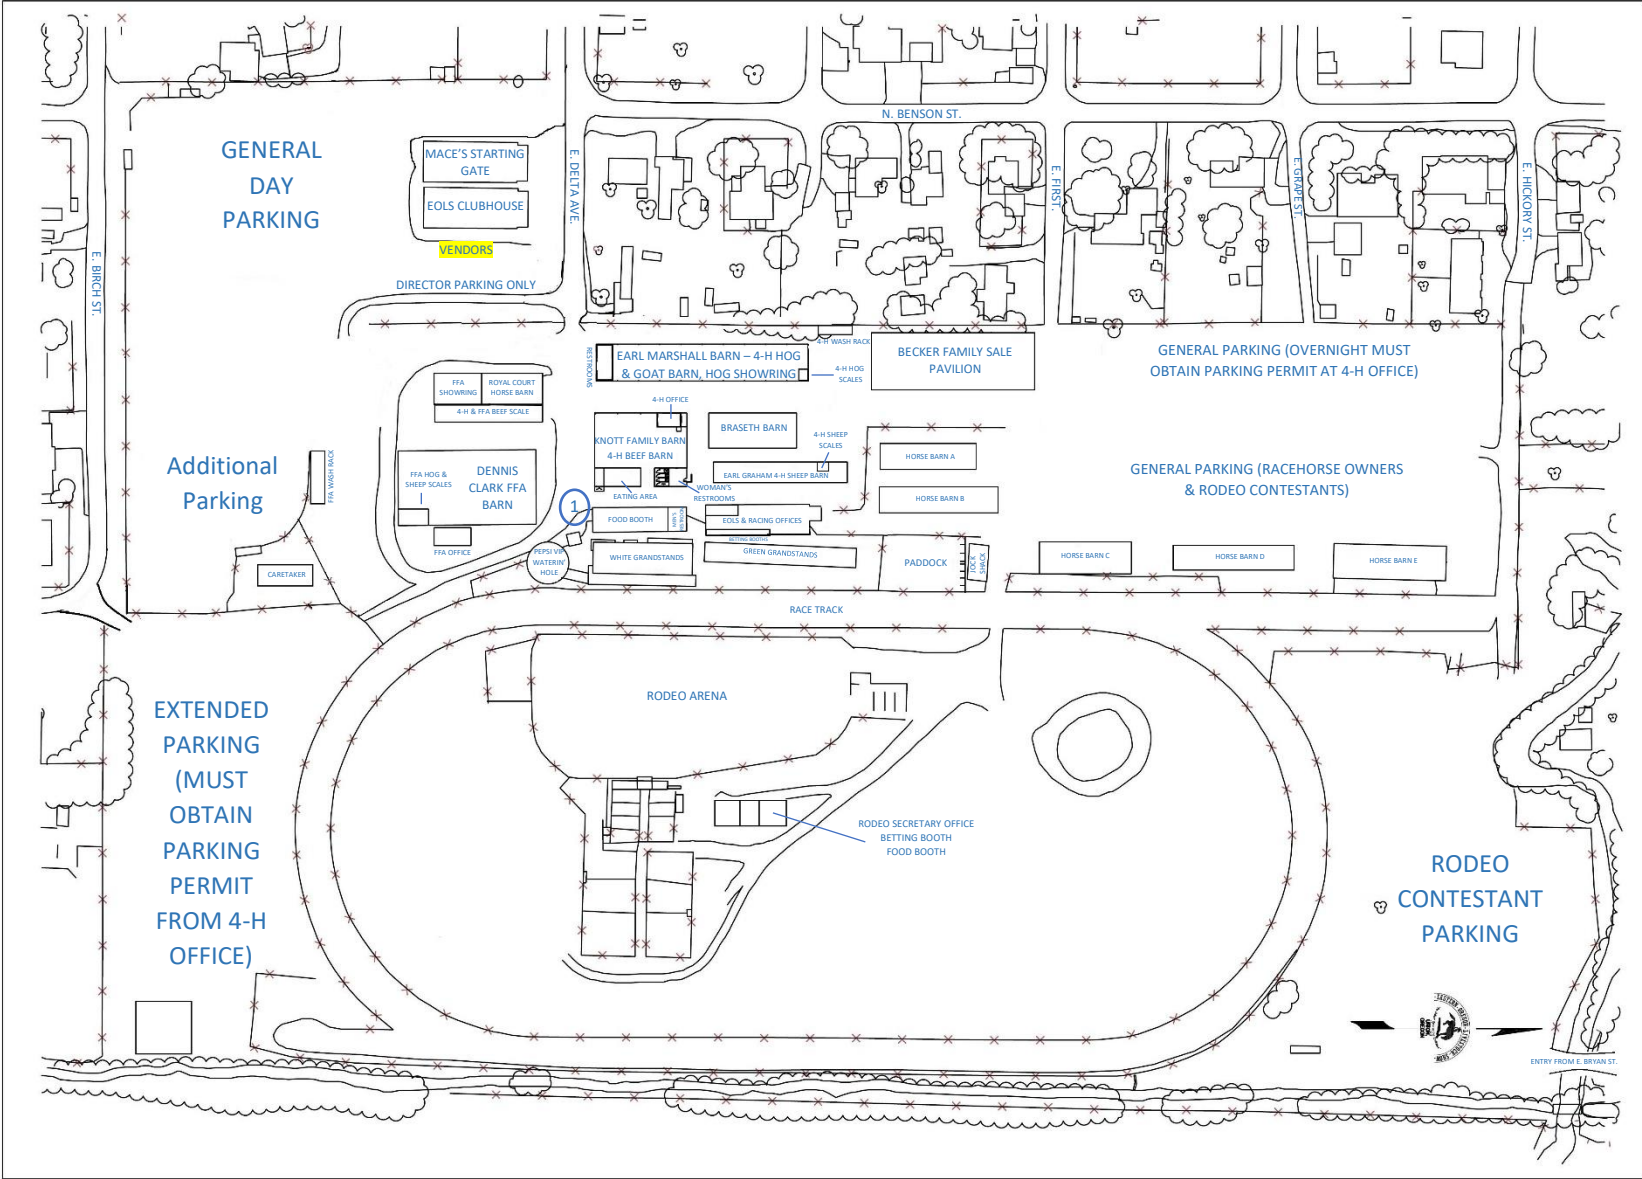

EASTERN OREGON LIVESTOCK SHOW GROUNDS MAP

1 Souvenir Booth
Program Booth
Ticket Booth